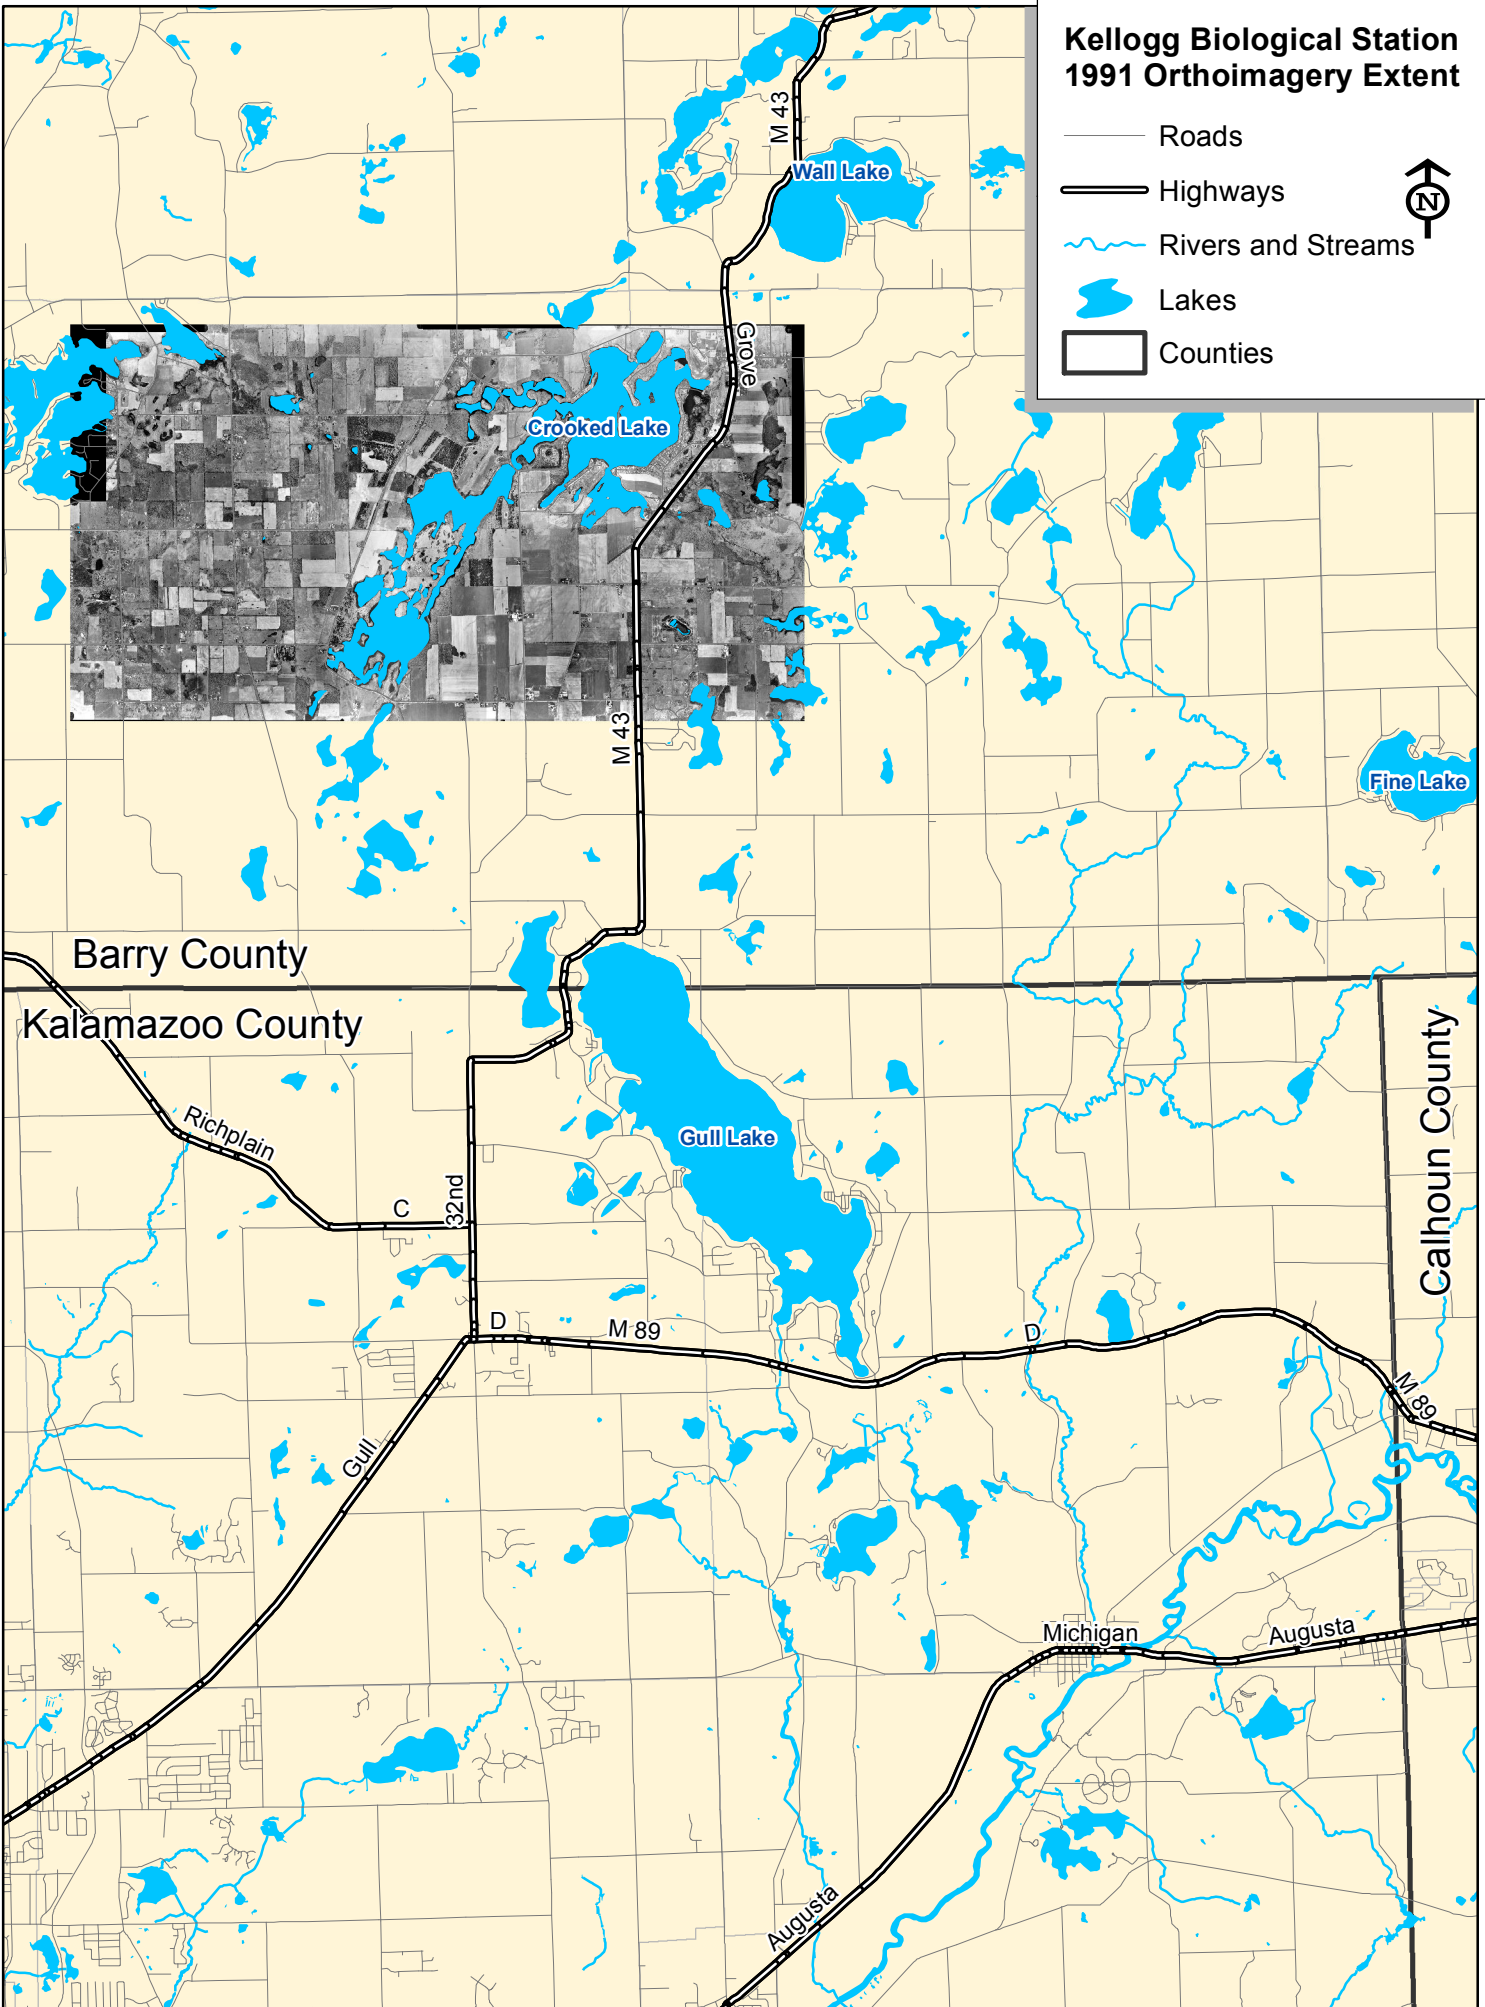

Kellogg Biological Station 1991 Orthoimagery Extent

- Roads
 - Highways
 - ~ Rivers and Streams
 - Lakes
 - Counties
- 

Barry County

Kalamazoo County

Calhoun County

Richplains

C

32nd

Gull

D

M 89

D

Michigan

Augusta

Augusta

M 43

Grove

M 43

M 89

M 89

Wall Lake

Crooked Lake

Gull Lake

Fine Lake